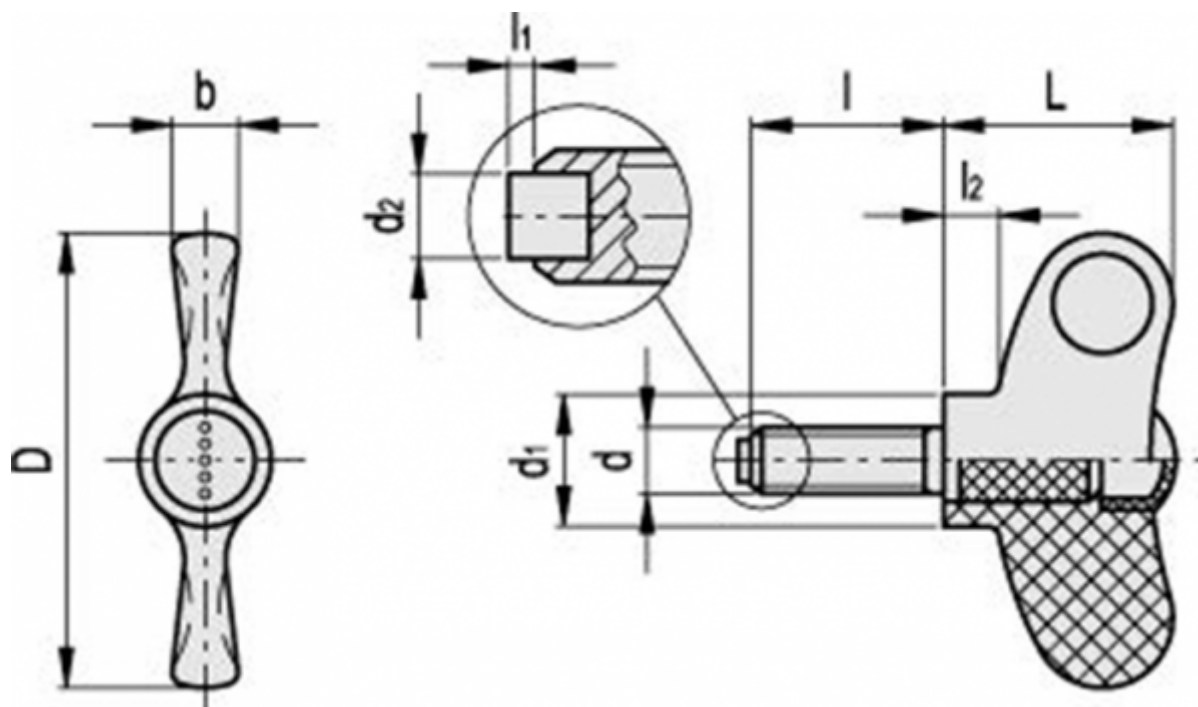

Article number: 23022246962

Description: Wing screw with bolt EWN.70-SST-p-M10x30-PB-C2

## Measures

b = 10

D = 70

d = 10

d1 = 20

l = 30

l1 = 2

l2 = 8

L = 36

Weight in (g) = 48